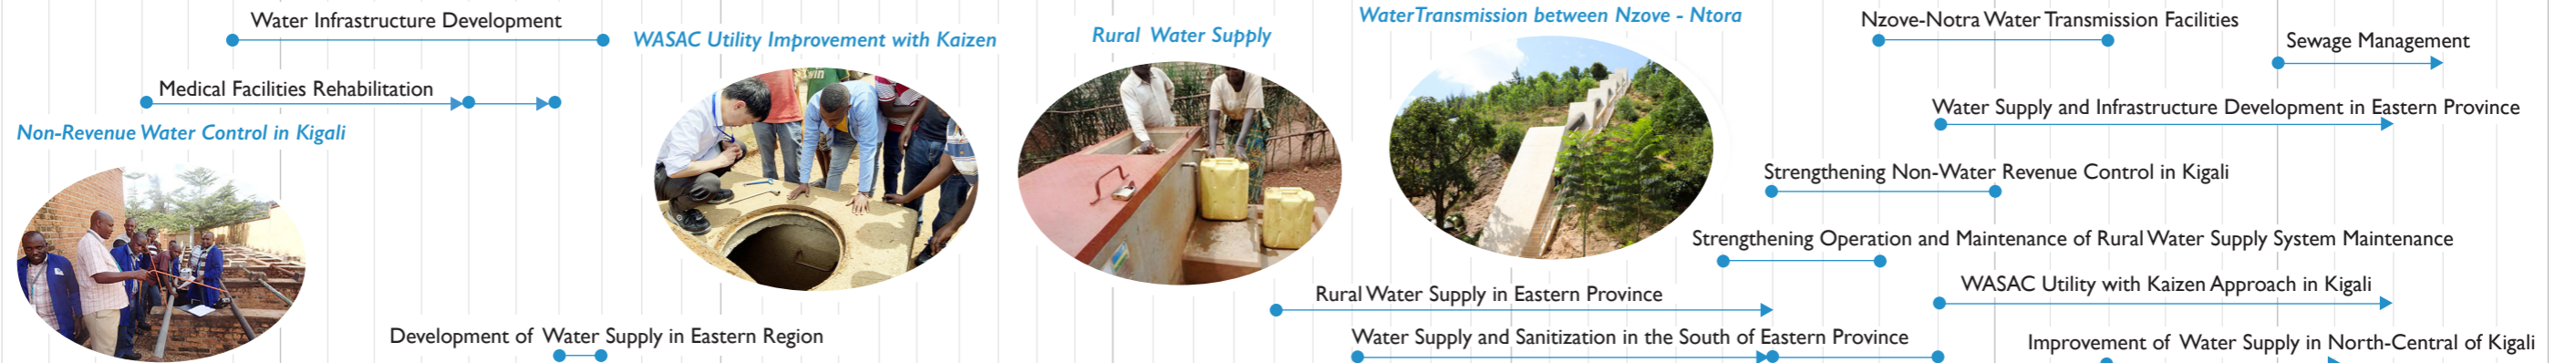

HISTORY OF JAPAN'S ODA IN RWANDA

Embassy of Japan
Webpage

1962 1980 1985 1990 1995 2000 2005 2010 2015 2020 2025 2030

WASH